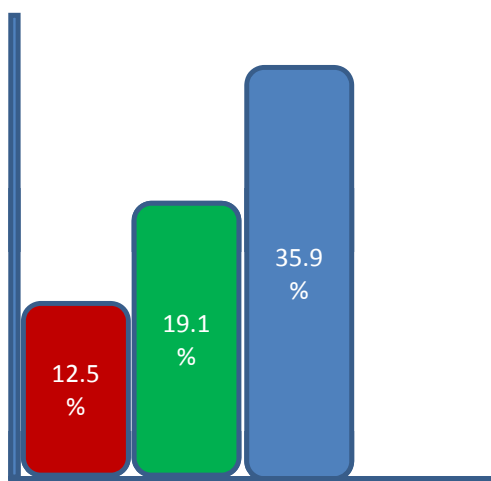

Republic of Liberia
NATIONAL ELECTIONS COMMISSION (NEC)
PROGRESSIVE TALLY REPORT
SENATE

Wednesday, December 24, 2014 6:00 PM

County: Grand Gedeh

141 Polling Place(s) of Total 141 Polling Places (100.00%)

Candidates	Votes Obtained	Percent of Valid Votes
BOLEY SR., George Saigbe (PUP)	2,146	12.5%
BREEZE JR., Charles Gaye (MPC)	1,076	6.3%
COOPER II, Cyrus S. (APD)	388	2.3%
DENNIS, A. Marshall (CDC)	6,148	35.9%
DOE JR., Samuel Kanyon (IND)	870	5.1%
DWEH SR. , George Sluwar (NDC)	509	3.0%
GLAY, William Y. (NPP)	196	1.1%
GLAY SR. , William K. (ANC)	221	1.3%
NIMELY, Thomas Yaya (LP)	2,109	12.3%
PENNUE, Zoe Emmanuel (IND)	3,273	19.1%
TOWAH, Cecilia K. (GDPL)	190	1.1%

Total Valid Votes:	17,126	100.0%
Total Invalid Votes:	1,042	
Total Votes:	18,168	

LEADING CANDIDATES

- DENNIS, A. Marshall (CDC)
- PENNUE, Zoe Emmanuel (IND)
- BOLEY SR., George Saigbe (PUP)