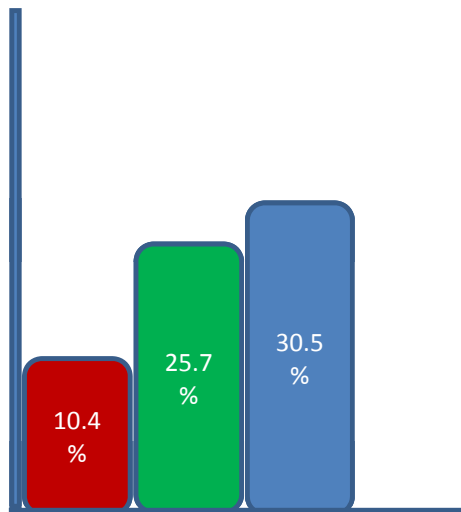

Republic of Liberia
NATIONAL ELECTIONS COMMISSION (NEC)
PROGRESSIVE TALLY REPORT
SENATE

Wednesday, December 24, 2014 6:00 PM

County: Margibi

329 Polling Place(s) of Total 329 Polling Places (100.00%)

Candidates	Votes Obtained	Percent of Valid Votes
BEDELL JR., Gabriel Gahie (IND)	349	1.3%
BESTMAN, Pennoh Wreh (LTP)	196	0.8%
GBOLLIE, Saah Richard (NPP)	2,696	10.4%
JAH, Clarice Alpha (LP)	1,967	7.6%
JOSIAH, John Fayah (NDC)	66	0.3%
KAINE, Roland C. (ULD)	1,712	6.6%
LLOYD, Edna Araminta (UP)	715	2.8%
NYUMAH, J. Stanley (ANC)	2,280	8.8%
SHARPE, William Garway (GDPL)	928	3.6%
SLOCUM, William R. (APD)	272	1.1%
SONII, Ansu Dao (CDC)	6,640	25.7%
TENGBEH, B. Abraham F. (MPC)	155	0.6%
TORNONLAH, Jim Womba (PUP)	7,893	30.5%

Total Valid Votes:	25,869	100.0%
Total Invalid Votes:	1,470	
Total Votes:	27,339	

1. **LEADING CANDIDATES**
2. TORNONLAH, Jim Womba (PUP)
   - SONII, Ansu Dao (CDC)
   - GBOLLIE, Saah Richard (NPP)