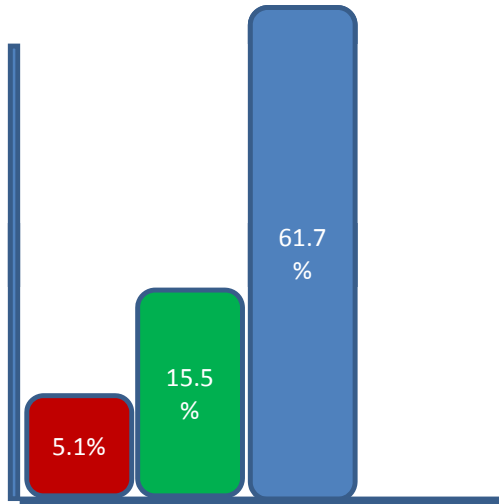

Republic of Liberia
NATIONAL ELECTIONS COMMISSION (NEC)
PROGRESSIVE TALLY REPORT
SENATE

Wednesday, December 24, 2014 6:00 PM

County: Grand Cape Mount

153 Polling Place(s) of Total 153 Polling Places (100.00%)

Candidates	Votes Obtained	Percent of Valid Votes
ARMSTRONG, Elizabeth G.M. (IND)	52	0.2%
DARBLO SR., Matthew V.Z. (NDC)	582	2.6%
KANDAKAI, Henrietta Victoria (GDPL)	38	0.2%
KROMAH, Fodee (CDC)	3,431	15.5%
MASSALAY, Abel Momodu (NPP)	1,131	5.1%
MOMO, James Kormah (ULD)	884	4.0%
SEGBO, Jesse Zinnah (LP)	440	2.0%
SHERMAN, Varney Gbotonambi (UP)	13,651	61.7%
TAYLOR, Simeon Boima (ANC)	1,083	4.9%
WARE SR. , Mohammed Abraham (LTP)	181	0.8%
WATSON, Victor Varney (PUP)	654	3.0%

Total Valid Votes:	22,127	100.0%
Total Invalid Votes:	1,331	
Total Votes:	23,458	

1. **LEADING CANDIDATES**
2. SHERMAN, Varney Gbotonambi (UP)
   - KROMAH, Fodee (CDC)
   - MASSALAY, Abel Momodu (NPP)