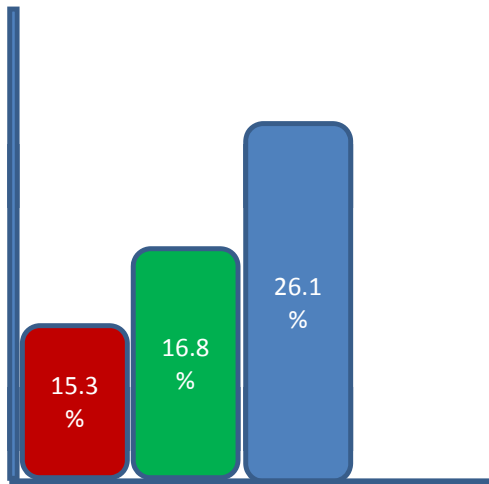

Republic of Liberia
NATIONAL ELECTIONS COMMISSION (NEC)
PROGRESSIVE TALLY REPORT
SENATE

Wednesday, December 24, 2014 6:00 PM

County: River Gee

77 Polling Place(s) of Total 77 Polling Places (100.00%)

Candidates	Votes Obtained	Percent of Valid Votes
BARDYL, Charles Korkor (PUP)	1,308	12.8%
COOPER, Michael A. (LTP)	322	3.1%
DAVIS SR. , G. Saygbegee (NPP)	193	1.9%
JOHNSON, Daniel G. (ANC)	1,565	15.3%
SAYDEE, Geetor Sarku (ULD)	678	6.6%
SAYTUE SR., Andrew Nyenpan (IND)	1,031	10.1%
SOGBIE, Jonathan Boycharles (APD)	1,719	16.8%
WESSEH, Conmany B. (UP)	2,672	26.1%
YEAHER, Alexander P.B. (CDC)	742	7.3%

Total Valid Votes:	10,230	100.0%
Total Invalid Votes:	496	
Total Votes:	10,726	

LEADING CANDIDATES

- WESSEH, Conmany B. (UP)
- SOGBIE, Jonathan Boycharles (APD)
- JOHNSON, Daniel G. (ANC)