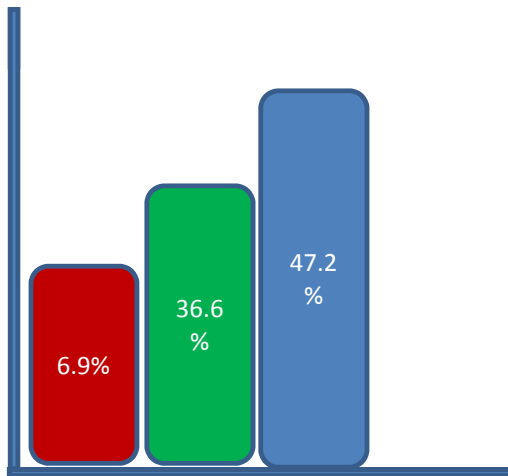

Republic of Liberia
NATIONAL ELECTIONS COMMISSION (NEC)
PROGRESSIVE TALLY REPORT
SENATE
Wednesday, December 24, 2014 6:00 PM

County: Bomi

138 Polling Place(s) of Total 150 Polling Places (92.00%)

Candidates	Votes Obtained	Percent of Valid Votes
ALLISON, Frances Johnson Morris (ANC)	109	0.6%
ANDERSON SR. , Dwolu Murvee (MPC)	50	0.3%
DAKINAH, Gbatokai F.M. (IND)	129	0.8%
JONES, Michael Abou (IND)	1,181	6.9%
KAMARA, Duannah A. (CDC)	470	2.7%
LANSANAH, Lahai Gbabyte (NPP)	6,276	36.6%
NYEI, Abraham Abraham (LTP)	269	1.6%
SAYTUMAH, Morris Gato (UP)	8,093	47.2%
TOLBERT, Neh Dukuly (IND)	364	2.1%
WASHINGTON, Hajah Sheri (LP)	213	1.2%

Total Valid Votes:	17,154	100.0%
Total Invalid Votes:	1,180	
Total Votes:	18,334	

1. **LEADING CANDIDATES**
2. SAYTUMAH, Morris Gato (UP)
   - LANSANAH, Lahai Gbabyte (NPP)
   - JONES, Michael Abou (IND)