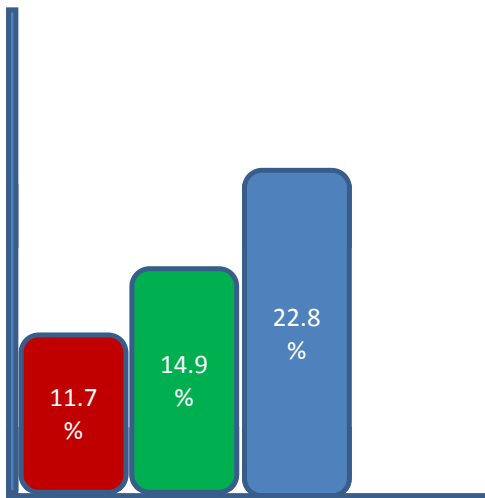

Republic of Liberia
NATIONAL ELECTIONS COMMISSION (NEC)
PROGRESSIVE TALLY REPORT
SENATE

Wednesday, December 24, 2014 6:00 PM

County: Rivercess

84 Polling Place(s) of Total 84 Polling Places (100.00%)

Candidates	Votes Obtained	Percent of Valid Votes
BANNEY, Jay Jonathan (PUP)	627	7.3%
BANWON, D. Onesimus (LP)	566	6.6%
BURGESS SR., J. Josephus (ANC)	1,010	11.7%
GEEDEH, Jerry Vogar (APD)	441	5.1%
PAYE, Francis Saturday (NDC)	1,959	22.8%
REEVES, Teplah P. (CDC)	143	1.7%
SCHAACK, Rosana Glaypohkpay D.H. (MPC)	687	8.0%
SMITH, Wellington Geevon (UP)	1,278	14.9%
TOE, Emmanuel S. (ULD)	312	3.6%
TOMAH, Minnie Travers (IND)	82	1.0%
TOMPOE - ZIANKAHN, Bob (VCP)	880	10.2%
WILSON, Victor Missiongar (NPP)	611	7.1%

Total Valid Votes:	8,596	100.0%
Total Invalid Votes:	580	
Total Votes:	9,176	

LEADING CANDIDATES

- PAYE, Francis Saturday (NDC)
- SMITH, Wellington Geevon (UP)
- BURGESS SR., J. Josephus (ANC)