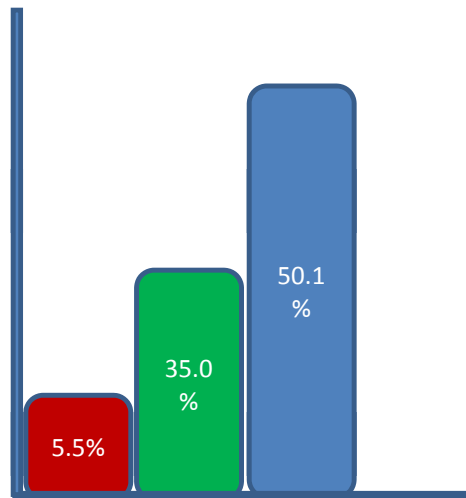

Republic of Liberia
NATIONAL ELECTIONS COMMISSION (NEC)
PROGRESSIVE TALLY REPORT (CONSOLIDATED)
SENATE

Wednesday, December 24, 2014 6:00 PM

County: Sinoe

119 Polling Place(s) of Total 119 Polling Places (100.00%)

Candidates	Votes Obtained	Percent of Valid Votes
JARBAH, Klahn-Gboloh (MPC)	252	1.9%
MUELLER, Michael Geegbae (IND)	427	3.2%
NYENPAN, Mobutu Vlah (APD)	4,726	35.0%
QUIAH, Oscar Jaryee (IND)	304	2.3%
TEAHJAY, Juojulue Milton (UP)	6,772	50.1%
TOBII, Richmond Nagbe (CDC)	289	2.1%
WLEH SR., Delcontee Juah (NPP)	739	5.5%

Total Valid Votes:	13,509	100.0%
Total Invalid Votes:	647	
Total Votes:	14,156	

1. **LEADING CANDIDATES**
2. TEAHJAY, Juojulue Milton (UP)
   - NYENPAN, Mobutu Vlah (APD)
   - WLEH SR., Delcontee Juah (NPP)