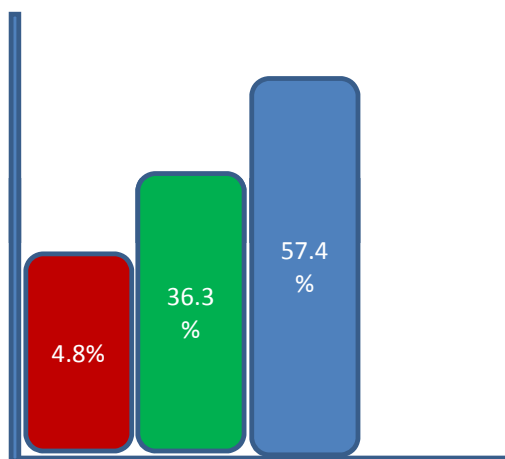

Republic of Liberia
NATIONAL ELECTIONS COMMISSION (NEC)
PROGRESSIVE TALLY REPORT
SENATE

Wednesday, December 24, 2014 6:00 PM

County: Grand Bassa

347 Polling Place(s) of Total 347 Polling Places (100.00%)

Candidates	Votes Obtained	Percent of Valid Votes
BARSI-GIAH, Siokin Civicus (ANC)	236	0.8%
FINDLEY, Gbehzohngar Milton (IND)	10,306	36.3%
KAIPAY, Jonathan Lambort (LP)	16,296	57.4%
MURRAY, Solomon James (CDC)	213	0.7%
SMITH, Gabriel B (IND)	1,353	4.8%

Total Valid Votes:	28,404	100.0%
Total Invalid Votes:	1,749	
Total Votes:	30,153	

1. **LEADING CANDIDATES**
2. KAIPAY, Jonathan Lambort (LP)
   - FINDLEY, Gbehzohngar Milton (IND)
   - SMITH, Gabriel B (IND)