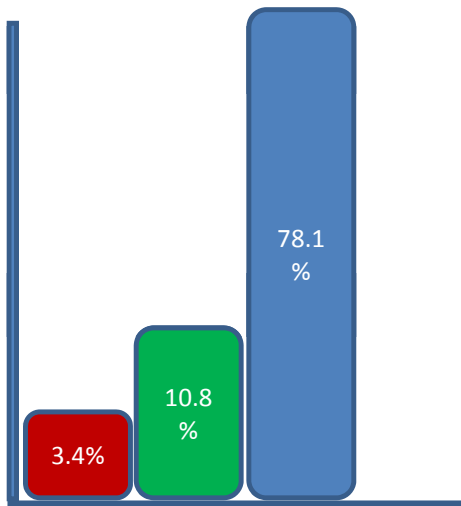

Republic of Liberia
NATIONAL ELECTIONS COMMISSION (NEC)
PROGRESSIVE TALLY REPORT
SENATE

Wednesday, December 24, 2014 6:00 PM

County: Montserrado

1121 Polling Place(s) of Total 1522 Polling Places (73.65%)

Candidates	Votes Obtained	Percent of Valid Votes
BLAMA SR., Nathaniel T. (LINU)	808	0.8%
CUFFY-BROWN, Celia (IND)	292	0.3%
FAHNBULLEH, Miatta Aries (IND)	731	0.8%
FREEMAN-SUMO, J. Musu (IND)	329	0.3%
KOUYATEH, Sheikh Al Moustapha (LTP)	1,728	1.8%
NEYOR, Christopher Zeohn (IND)	2,773	2.9%
SANVEE, Benjamin Robert (LP)	3,210	3.4%
SIRLEAF, Robert Alvin (IND)	10,267	10.8%
SUPUWOOD, James Laveli (PUP)	233	0.2%
SYLLA, Ali (UP)	455	0.5%
WEAH, George Manneh (CDC)	74,305	78.1%

Total Valid Votes:	95,131	100.0%
Total Invalid Votes:	2,501	
Total Votes:	97,632	

1. **LEADING CANDIDATES**
2. | WEAH, George Manneh (CDC)
   - | SIRLEAF, Robert Alvin (IND)
   - | SANVEE, Benjamin Robert (LP)