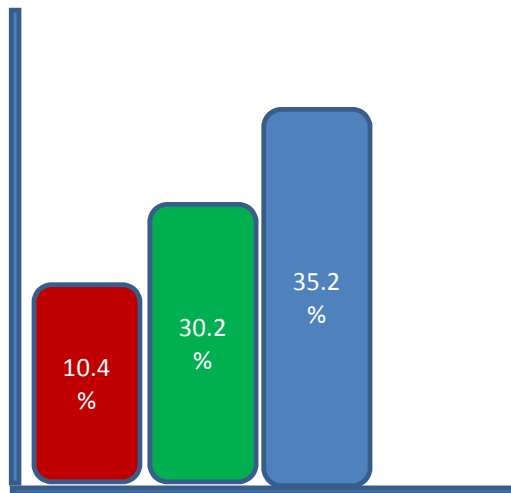

Republic of Liberia
NATIONAL ELECTIONS COMMISSION (NEC)
PROGRESSIVE TALLY REPORT
SENATE
Wednesday, December 24, 2014 6:00 PM

County: Bong

435 Polling Place(s) of Total 435 Polling Places (100.00%)

Candidates	Votes Obtained	Percent of Valid Votes
DUNBAR, Numehn Owen (IND)	533	1.4%
FLOMO, Augustus Jonathan (CDC)	2,265	5.8%
GBARBEA JR., James Yarkpawolo (ANC)	375	1.0%
GBARYAN, Jefferson (LTP)	342	0.9%
HOWARD-TAYLOR, Jewel C. (NPP)	13,672	35.2%
JACKSON, Ranney Banama (UP)	4,038	10.4%
JUAH, Edwin Tokpa (NDC)	872	2.2%
KERKULA SR. , Martin Fahnlon (GDPL)	1,213	3.1%
KPANGBAI, Mator M. F. (MPC)	201	0.5%
SAGBEH, Benedict Kpakama (VCP)	386	1.0%
SAYBAY, James Karpee (LINU)	681	1.8%
SIAKOR, Franklin Obed (LP)	2,497	6.4%
TOKPA, Henrique Flomo (IND)	11,737	30.2%

Total Valid Votes:	38,812	100.0%
Total Invalid Votes:	2,761	
Total Votes:	41,573	

LEADING CANDIDATES

- HOWARD-TAYLOR, Jewel C. (NPP)
- TOKPA, Henrique Flomo (IND)
- JACKSON, Ranney Banama (UP)