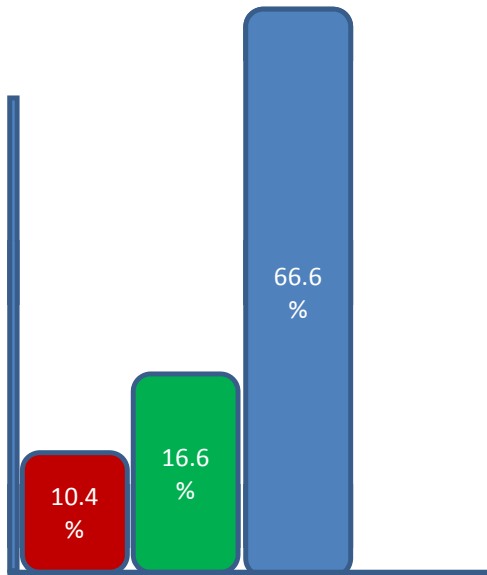

Republic of Liberia
NATIONAL ELECTIONS COMMISSION (NEC)
PROGRESSIVE TALLY REPORT
SENATE

Wednesday, December 24, 2014 6:00 PM

County: Nimba

598 Polling Place(s) of Total 598 Polling Places (100.00%)

Candidates	Votes Obtained	Percent of Valid Votes
GBEISAY SR., Yamie QuiQui (CDC)	5,941	10.4%
GONGLOE-WEH, Edith Lianue (LP)	9,471	16.6%
JOHNSON, Prince Yormie (IND)	37,932	66.6%
KORTO, Joseph D. Z. (NDC)	943	1.7%
TEAH, John Leagar (NPP)	426	0.7%
WEATO, Peter Y. B. (ANC)	2,210	3.9%

Total Valid Votes:	56,923	100.0%
Total Invalid Votes:	2,495	
Total Votes:	59,418	

1. **LEADING CANDIDATES**
2. JOHNSON, Prince Yormie (IND)
   - GONGLOE-WEH, Edith Lianue (LP)
   - GBEISAY SR., Yamie QuiQui (CDC)