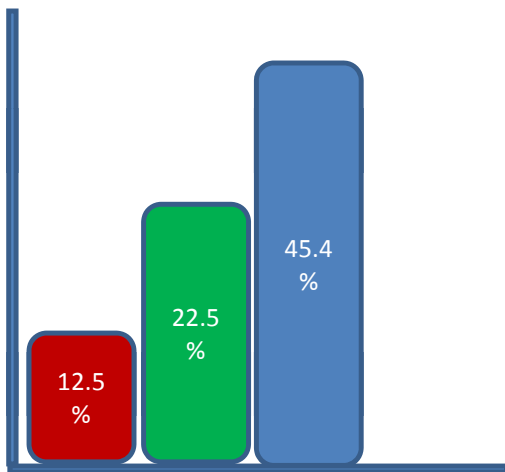

Republic of Liberia
NATIONAL ELECTIONS COMMISSION (NEC)
PROGRESSIVE TALLY REPORT
SENATE

Wednesday, December 24, 2014 6:00 PM

County: Grand Kru

92 Polling Place(s) of Total 92 Polling Places (100.00%)

Candidates	Votes Obtained	Percent of Valid Votes
BADIO, Samuel E.S. (IND)	1,551	12.5%
BARTU, Amos Yonkon (NDC)	576	4.7%
CHIE, ALBERT TUGBE (IND)	5,619	45.4%
KPANIE II, Joseph N. (ANC)	362	2.9%
SLOPADOE I, Gbenimah Balu (APD)	879	7.1%
SNEH, Rosalind Segbe Tonne (UP)	2,781	22.5%
WEAH, Patrice Pokar (MPC)	611	4.9%

Total Valid Votes:	12,379	100.0%
Total Invalid Votes:	924	
Total Votes:	13,303	

LEADING CANDIDATES

- CHIE, ALBERT TUGBE (IND)
- SNEH, Rosalind Segbe Tonne (UP)
- BADIO, Samuel E.S. (IND)