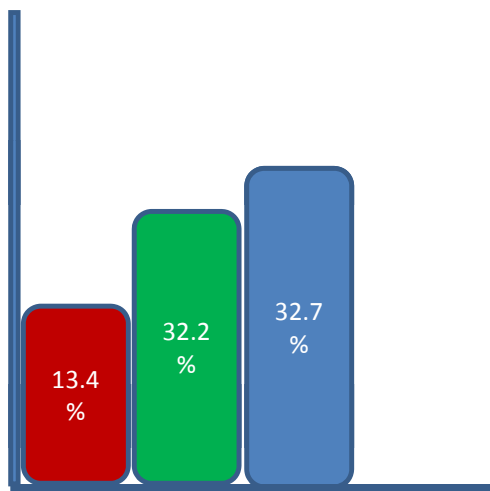

Republic of Liberia
NATIONAL ELECTIONS COMMISSION (NEC)
PROGRESSIVE TALLY REPORT
SENATE

Wednesday, December 24, 2014 6:00 PM

County: Maryland

143 Polling Place(s) of Total 143 Polling Places (100.00%)

Candidates	Votes Obtained	Percent of Valid Votes
ANDERSON II, James N. (NPP)	1,101	6.9%
BALLOUT JR., John A. (UP)	877	5.5%
BEDELL, Thomas G. (ANC)	621	3.9%
BROWN, J. Gbleh-bo (IND)	5,192	32.7%
CHAMBERS, Bhofal (CDC)	5,116	32.2%
JACKSON, Abraham Botimo (ULD)	506	3.2%
KLA-FLEH, Roosevelt S. (LP)	339	2.1%
ROLAND, Isaac Blalu (PUP)	2,122	13.4%

Total Valid Votes:	15,874	100.0%
Total Invalid Votes:	950	
Total Votes:	16,824	

LEADING CANDIDATES	
■	BROWN, J. Gbleh-bo (IND)
■	CHAMBERS, Bhofal (CDC)
■	ROLAND, Isaac Blalu (PUP)

Republic of Liberia
NATIONAL ELECTIONS COMMISSION (NEC)
PROGRESSIVE TALLY REPORT
SENATE