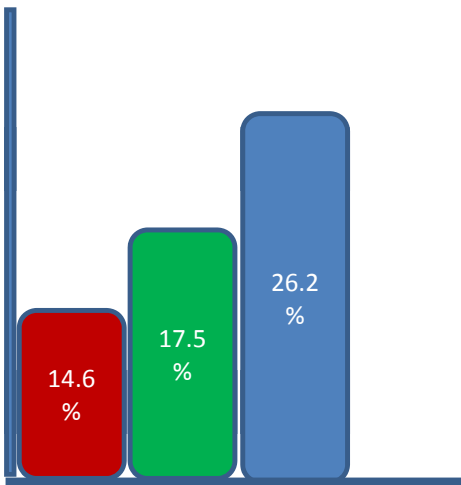

Wednesday, December 24, 2014 6:00 PM

County: Margibi

329 Polling Place(s) of Total 329 Polling Places (100.00%)

Candidates	Votes Obtained	Percent of Valid Votes
BEDELL JR., Gabriel Gahie (IND)	349	1.3%
BESTMAN, Pennoh Wreh (LTP)	196	0.8%
GBOLLIE, Saah Richard (NPP)	2,696	10.4%
JAH, Clarice Alpha (LP)	1,967	7.6%
JOSIAH, John Fayah (NDC)	66	0.3%
KAINE, Roland C. (ULD)	1,712	6.6%
LLOYD, Edna Araminta (UP)	715	2.8%
NYUMAH, J. Stanley (ANC)	2,280	8.8%
SHARPE, William Garway (GDPL)	928	3.6%
SLOCUM, William R. (APD)	272	1.1%
SONII, Ansu Dao (CDC)	6,640	25.7%
TENGBEH, B. Abraham F. (MPC)	155	0.6%
TORNONLAH, Jim Womba (PUP)	7,893	30.5%

Total Valid Votes:	25,869	100.0%
Total Invalid Votes:	1,470	
Total Votes:	27,339	

- LEADING CANDIDATES**
- TORNONLAH, Jim Womba (PUP)
 - SONII, Ansu Dao (CDC)
 - GBOLLIE, Saah Richard (NPP)

Republic of Liberia
NATIONAL ELECTIONS COMMISSION (NEC)
PROGRESSIVE TALLY REPORT
SENATE

Wednesday, December 24, 2014 6:00 PM

County: Lofa

395 Polling Place(s) of Total 395 Polling Places (100.00%)

Candidates	Votes Obtaine	Percent of Valid Votes
BEYAN, Gladys G.Y. (GDPL)	785	1.6%
CARBAH, Francis Mazuwu (UP)	2,966	6.1%
JALLAH, Joseph Kpator (APD)	8,554	17.5%
KORTIMAI, Galakpai Woizee (CDC)	3,570	7.3%
KPARKILLEN, Stanley S. (ANC)	4,855	9.9%
KROMAH, Alhaji G.V. (IND)	7,127	14.6%
KUPEE, Sumo G. (PUP)	6,288	12.9%
SANNOH, Fomba Varlee (IND)	1,870	3.8%
ZARGO, Stephen J. H. (LP)	12,797	26.2%