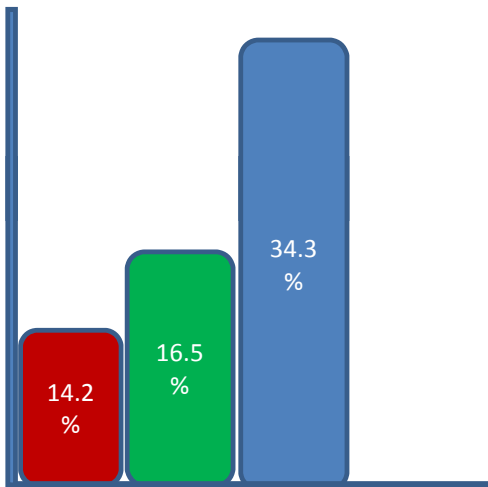

Republic of Liberia
NATIONAL ELECTIONS COMMISSION (NEC)
PROGRESSIVE TALLY REPORT
SENATE

Wednesday, December 24, 2014 6:00 PM

County: Gbarpolu

116 Polling Place(s) of Total 116 Polling Places (100.00%)

Candidates	Votes Obtained	Percent of Valid
HARRIS, Sumoward Edwin (LP)	1,241	10.7%
LAMIN, Gertrude Tene (UP)	1,906	16.5%
MCGILL, Nathaniel Farlo (CDC)	1,636	14.2%
MOMO JR., J.S.B. Theodore (APD)	1,431	12.4%
NAATEHN SR., Daniel Flomo (ANC)	3,962	34.3%
TOKPA , Alaric K. (NDC)	219	1.9%
ZINNAH, Fatuma Mamie (PUP)	1,159	10.0%

Total Valid Votes:	11,554	100.0%
Total Invalid Votes:	1,091	
Total Votes:	12,645	

LEADING CANDIDATES

- NAATEHN SR., Daniel Flomo (ANC)
- LAMIN, Gertrude Tene (UP)
- MCGILL, Nathaniel Farlo (CDC)